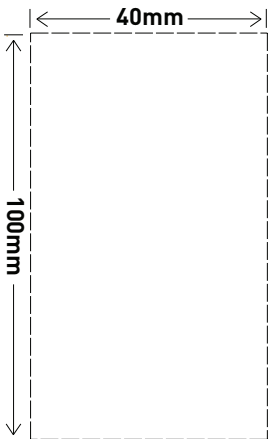

## 1 Gang Switch, 16A

CAT. NO. AR770/1WE, AR770/1MGN, AR770/1ALU, AR770/1CHP

AR770/1WE

AR770/1MGN

Cat. No.	AR770/1WE	AR770/1MGN	AR770/1ALU	AR770/1CHP
Colour	White (WE)	Magnesium (MGN)	Aluminium (ALU)	Champagne (CHP)
Description	Arteor™ - 1 Gang Switch, 16 A			
Nominal Input Voltage	230 - 240 V a.c. 50 Hz			
Current Rating	16 A			
Plate Size (W x H x D)	77 x 112 x 9 mm			
Mounting Centres	84 mm			
Compliance	AS/NZS 3133			

# Arteor™ 1 Gang Switch, 16A

CAT. NO. AR770/1WE, AR770/1MGN, AR770/1ALU, AR770/1CHP

- More fixing options - 4 corners.
- Oval 84mm fixing points - make it easier to straighten products at the last minute.

## Glass and tile cut-out dimensions:

Single product	
Cat. No.	Barcode
AR770/1WE	9321001450818
AR770/1MGN	9321001450993
AR770/1ALU	9321001491644
AR770/1CHP	9321001491651

Inner box (QTY 10)		
Cat. No.	Barcode	Dimensions (W x H x D)
AR770/1WE	9321001450825	163 x 163 x 131mm
AR770/1MGN	9321001451006	
AR770/1ALU	9321001493167	
AR770/1CHP	9321001493174	

Outer box (QTY 120)		
Cat. No.	Barcode	Dimensions (W x H x D)
AR770/1WE	9321001450832	350 x 350 x 450mm
AR770/1MGN	9321001451013	
AR770/1ALU	9321001494546	
AR770/1CHP	9321001494553	

Legrand Australia  
1300 369 777  
www.legrand.com.au  
ABN 31 000 102 661