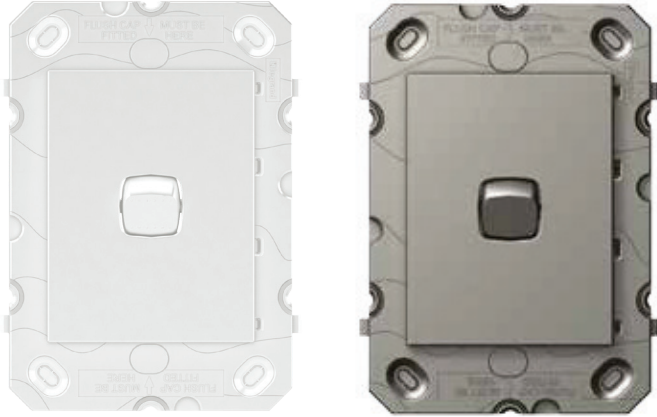

## 1 Gang Switch, 16A

CAT. NO. AR770/1WE, AR770/1MGN, AR770/1ALU, AR770/1CHP

AR770/1WE

AR770/1MGN

Cat. No.	AR770/1WE	AR770/1MGN	AR770/1ALU	AR770/1CHP
Colour	White (WE)	Magnesium (MGN)	Aluminium (ALU)	Champagne (CHP)
Description	Arteor™ - 1 Gang Switch, 16 A			
Nominal Input Voltage	230 - 240 V a.c. 50 Hz			
Current Rating	16 A			
Plate Size (W x H x D)	77 x 112 x 9 mm			
Mounting Centres	84 mm			
Compliance	AS/NZS 3133			

# Arteor™ 1 Gang Switch, 16A

CAT. NO. AR770/1WE, AR770/1MGN, AR770/1ALU, AR770/1CHP

- More fixing options - 4 corners.
- Oval 84mm fixing points - make it easier to straighten products at the last minute.

## Glass and tile cut-out dimensions:

Single product	
Cat. No.	Barcode
AR770/1WE	9321001450818
AR770/1MGN	9321001450993
AR770/1ALU	9321001491644
AR770/1CHP	9321001491651

Inner box (QTY 10)		
Cat. No.	Barcode	Dimensions (W x H x D)
AR770/1WE	9321001450825	163 x 163 x 131mm
AR770/1MGN	9321001451006	
AR770/1ALU	9321001493167	
AR770/1CHP	9321001493174	