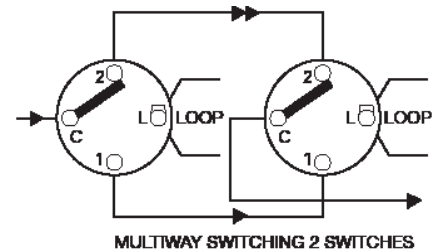

Single product	
Cat. No.	Barcode
AR770/1WE	9321001450818
AR770/1MGN	9321001450993
AR770/1ALU	9321001491644
AR770/1CHP	9321001491651

Inner box (QTY 10)		
Cat. No.	Barcode	Dimensions (W x H x D)
AR770/1WE	9321001450825	163 x 163 x 131mm
AR770/1MGN	9321001451006	
AR770/1ALU	9321001493167	
AR770/1CHP	9321001493174	

Outer box (QTY 120)		
Cat. No.	Barcode	Dimensions (W x H x D)
AR770/1WE	9321001450832	350 x 350 x 450mm
AR770/1MGN	9321001451013	
AR770/1ALU	9321001494546	
AR770/1CHP	9321001494553